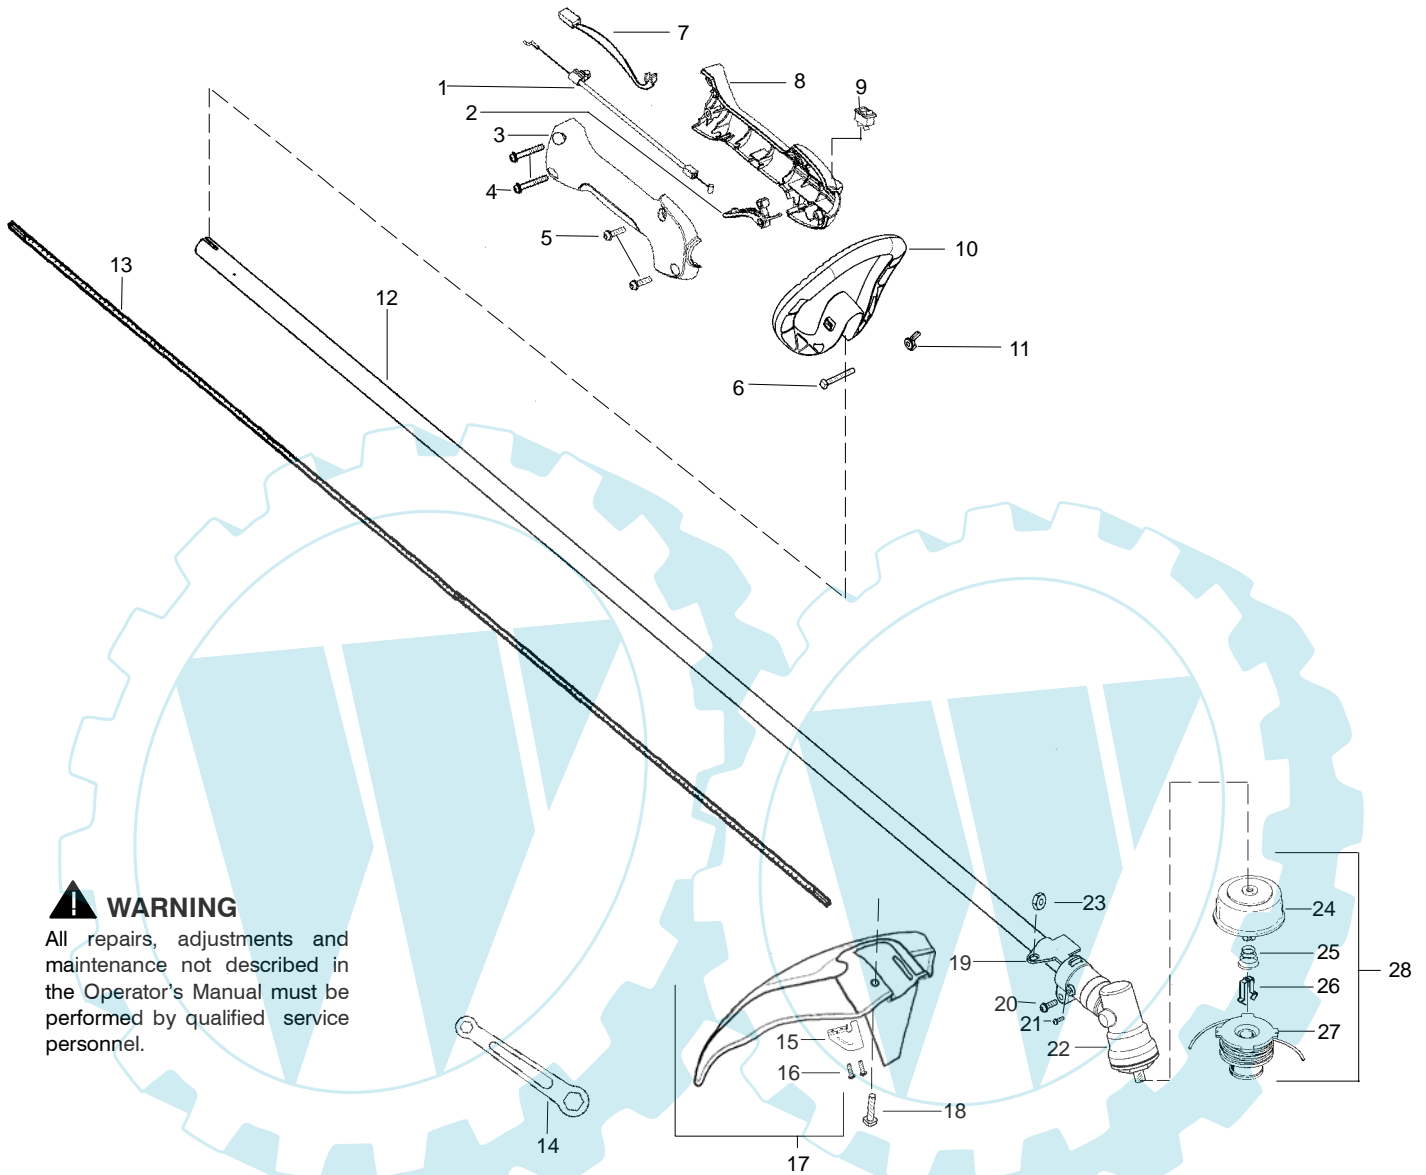

PARTS LIST NO. 530165345-01		<i>PARTNER</i> PARTS LIST	MODEL(s) SST250
DATE 7/08/04	NEW		NOTE: Illustration may differ from actual model due to design changes

! WARNING

All repairs, adjustments and maintenance not described in the Operator's Manual must be performed by qualified service personnel.

Ref.	Part No.	Description	Ref.	Part No.	Description
1.	530057566	Assy - Throttle Cable	20.	530016014	Screw
2.	530049107	Trigger	21.	530016224	Screw
3.	530058751	Throttle Hsg. (Right)	22.	530096099	Assy - Gearbox
4.	530016406	Screw	23.	530015197	Nut
5.	530015814	Screw	24.	530095772	Assy - Hub.
6.	530015786	Bolt - Handle	25.	530053241	Spring
7.	530054183	Assy - Wire	26.	530401957	'Retainer
8.	530150095	Throttle Hsg. (Left)	27.	530053242	Assy - Spool w/Line
9.	530069572	Kit - Switch	28.	530053244	Assy - Head TNG VI Assy.
10.	530058754	Handle - Assist	Not Shown		
11.	530016152	Wingnut - Handle	---		Operator Manual
12.	530071942-01	Assy - Drive Shaft Hsg.	530164973		Scan
13.	530096169	Shaft - Flex	530164974		Euro
14.	530056401	Wrench	530164975		Euro I
15.	530052285	Line Limiter	530165126		Euro II
16.	530015814	Screw	530165127		Turkish
17.	530071823	Kit - Shield Assy (Incl. 15,16)	530054766		Decal - Shaft Warning
18.	530015820	Bolt - Shield			
19.	530057554	Bracket - Shield			