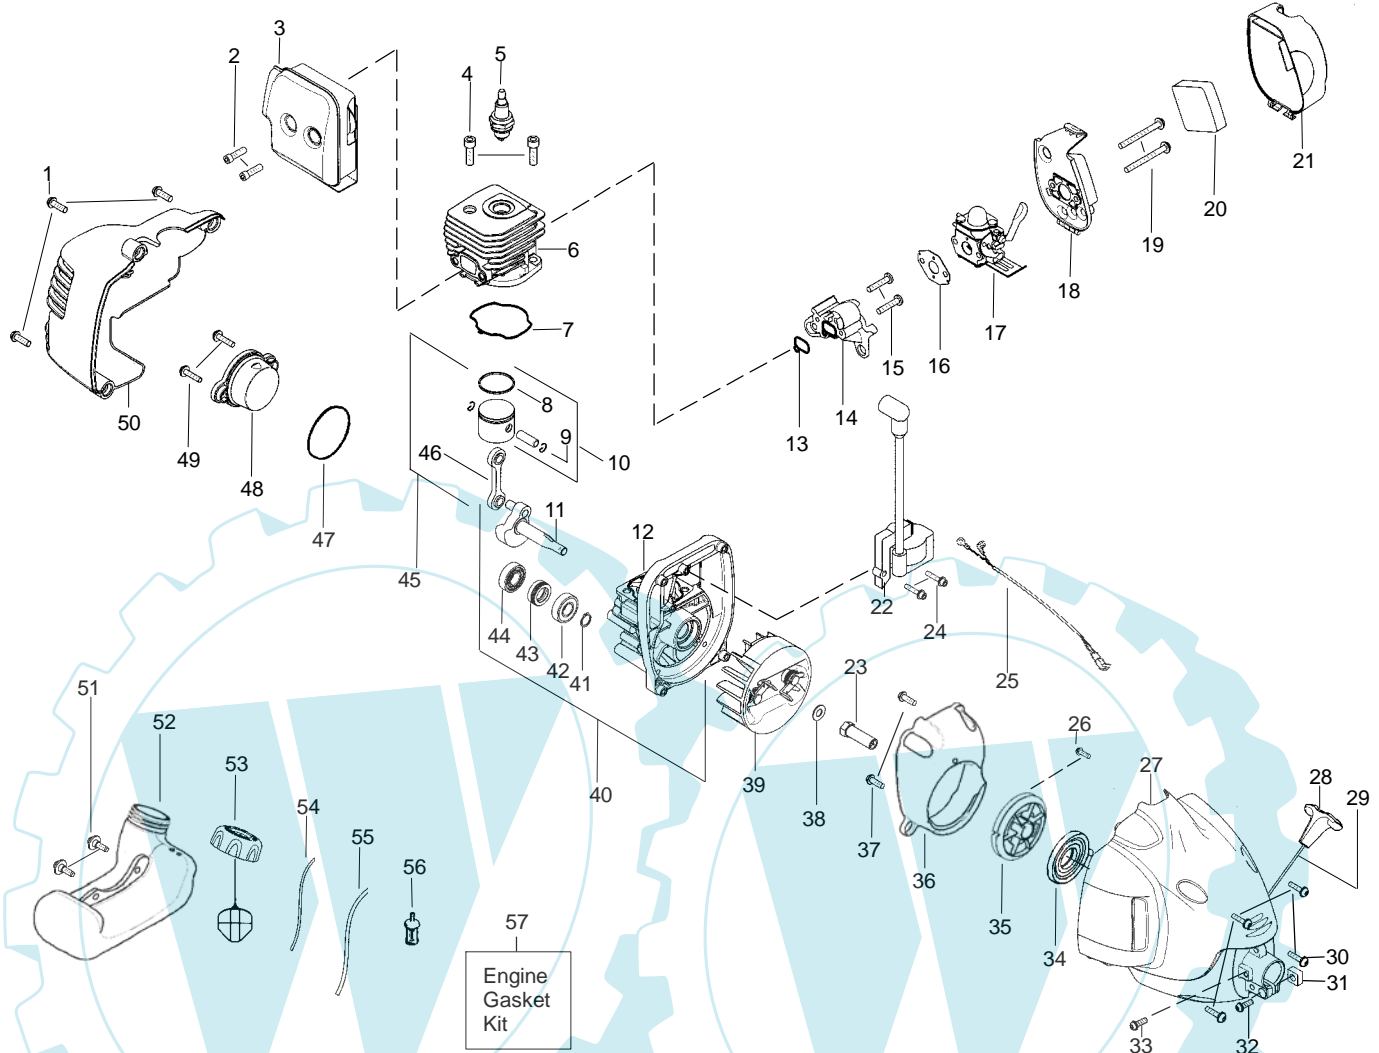

PARTS LIST NO. 530165345-01		<i>PARTNER</i> PARTS LIST	MODEL(s) SST250
DATE 7/08/04	NEW		NOTE: Illustration may differ from actual model due to design changes

! WARNING

All repairs, adjustments and maintenance not described in the Operator's Manual must be performed by qualified service personnel.

Ref.	Part No.	Description	Ref.	Part No.	Description
1.	530057566	Assy - Throttle Cable	20.	530016014	Screw
2.	530049107	Trigger	21.	530016224	Screw
3.	530058751	Throttle Hsg. (Right)	22.	530096099	Assy - Gearbox
4.	530016406	Screw	23.	530015197	Nut
5.	530015814	Screw	24.	530095772	Assy - Hub.
6.	530015786	Bolt - Handle	25.	530053241	Spring
7.	530054183	Assy - Wire	26.	530401957	'Retainer
8.	530150095	Throttle Hsg. (Left)	27.	530053242	Assy - Spool w/Line
9.	530069572	Kit - Switch	28.	530053244	Assy - Head TNG VI Assy.
10.	530058754	Handle - Assist	Not Shown		
11.	530016152	Wingnut - Handle	---		Operator Manual
12.	530071942-01	Assy - Drive Shaft Hsg.	530164973		Scan
13.	530096169	Shaft - Flex	530164974		Euro
14.	530056401	Wrench	530164975		Euro I
15.	530052285	Line Limiter	530165126		Euro II
16.	530015814	Screw	530165127		Turkish
17.	530071823	Kit - Shield Assy (Incl. 15,16)	530054766		Decal - Shaft Warning
18.	530015820	Bolt - Shield			
19.	530057554	Bracket - Shield			

✓ = NEW PART NUMBER FOR THIS IPL * = REFER TO THE SERVICE REFERENCE INDICATED FOR MORE INFORMATION. (LOCATED AT END OF IPL)

PARTS LIST NO. 530165345-01		PARTNER PARTS LIST	MODEL(S) SST250
DATE 7/08/04	NEW		PAGE NO. 2
Note: Illustration may differ from actual model due to design changes			